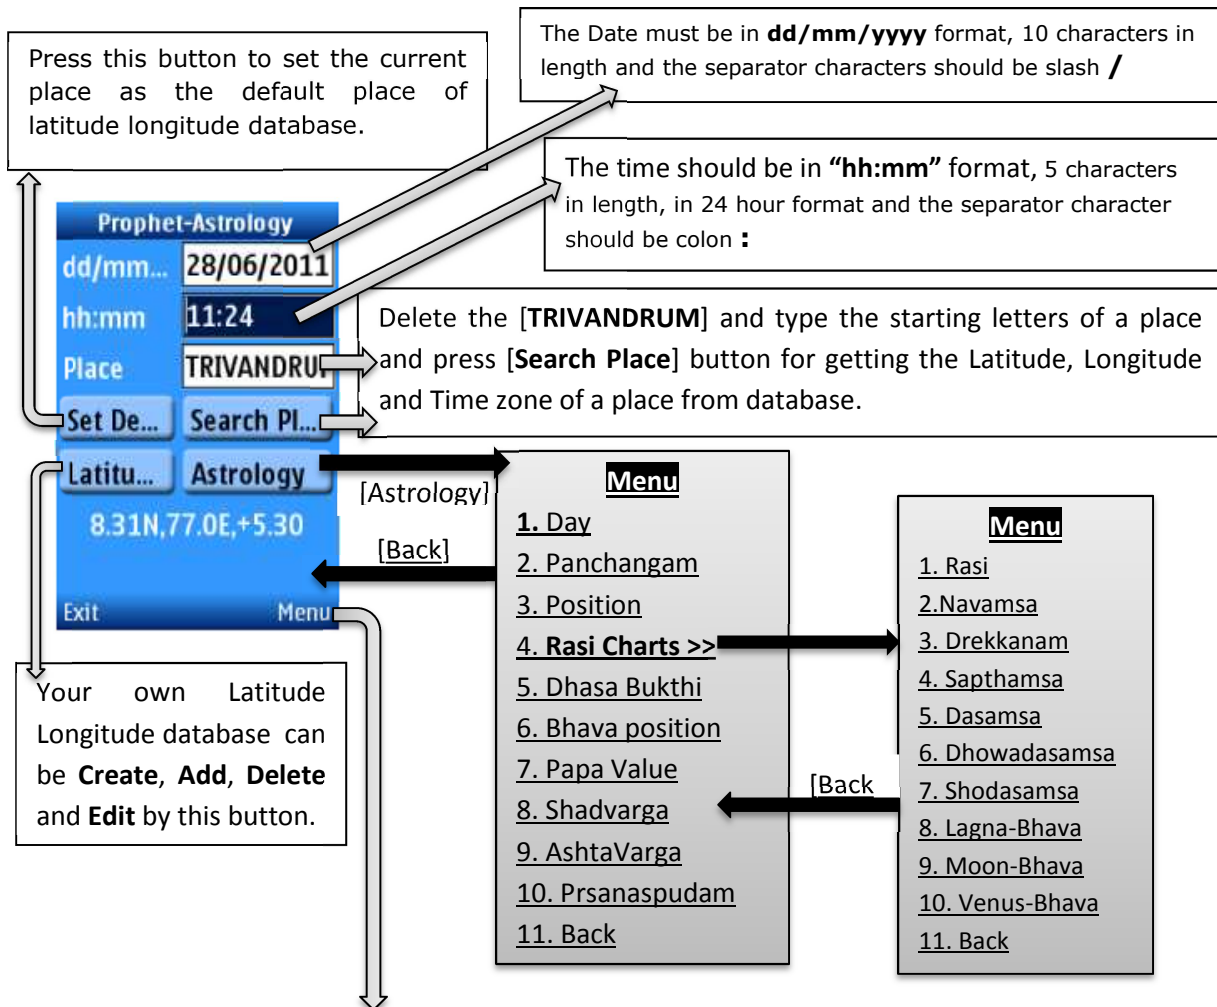

Astrology software Prophet Mobile Java Operation Guide

Installation: If you have the installation CD, copy the file '**Prophet2???.JAR**' from the CD to the memory card of your mobile with the help of a computer. Open the file from the [**Applications**] -> [**Memory card**] or from [**Office**] -> [**File Manager**] of your mobile. Or use your phone's web browser (Opera) to open the link <http://www.supersoftweb.com/Astrojad.htm> and use the links in that page to download and install the software in your mobile on the air.

Launching the application: The installed application will be in the [**Games**]->[**Extras**] or in [**Installed Applications**] folder of your mobile. Your mobile screen will be as follows. The Bluetooth should be switched on while operating the software.

Symbols used

☺ or @ - Planet near to sun (Mowddyam)

> - Planet movement direct

< - Planet movement retardation

	ബു	ര ഗു ല	
		ശു സ	
ച മ	ശ്രഹനില		
	പുരുട്ടാതി,3		
	46:4-കേ>രാ	കു മാ	
	5/10/2012		
	ശി		

Present age, running dhsa and dhsa ending date.